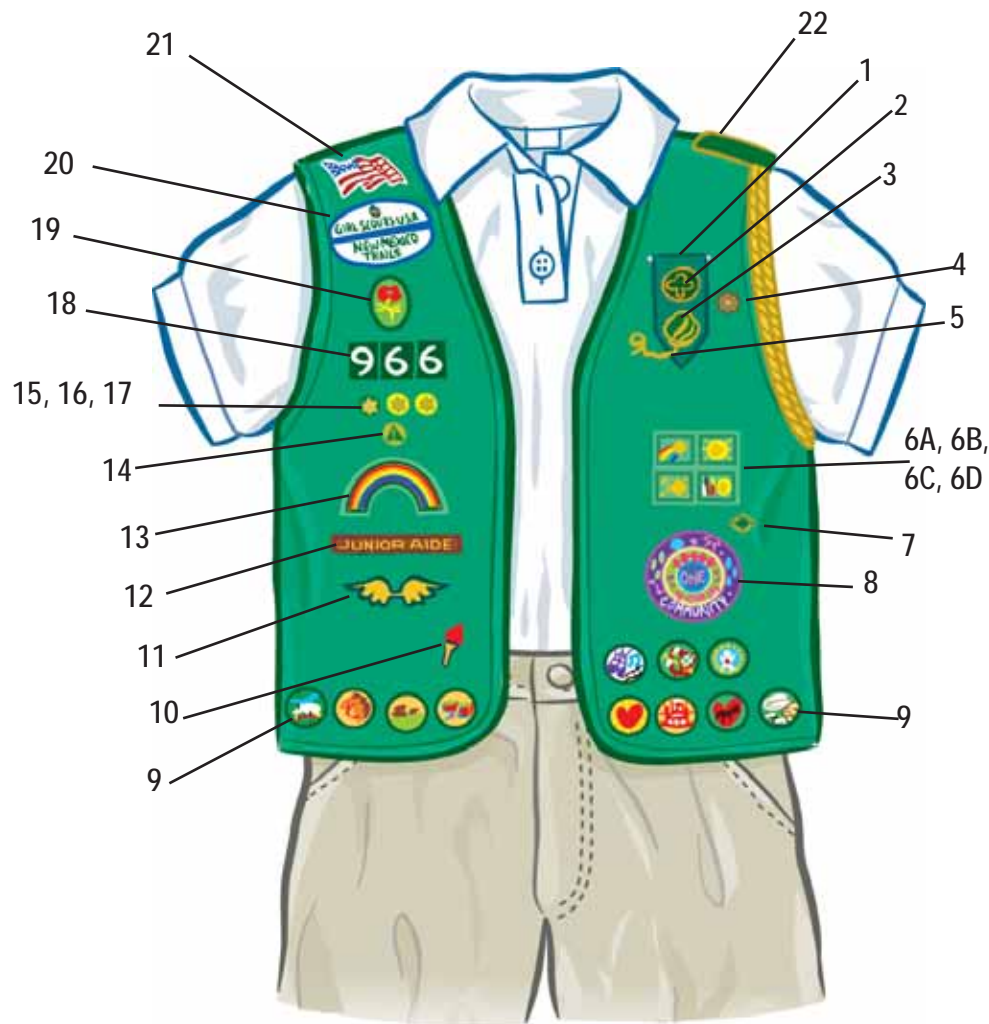

Girl Scout Junior Vest

1. Junior Insignia Tab
2. World Trefoil Pin
3. Girl Scout Pin (traditional or contemporary)
4. Bronze Award Pin
5. Membership Numeral Guard
6. 6A. Sign of the Rainbow
7. 6B. Sign of the Sun
8. 6C. Sign of the Star
9. 6D. Sign of the World
7. Cookie Sale Activity Pin
8. Junior Journey Award Patch Set
9. Junior Badges
10. Junior Leadership Pin
11. Brownie Wings
12. Junior Aide Award
13. Bridge to Junior Girl Scouts
14. Safety Award Pin
15. Membership Star
16. Disc for Membership Star-green
17. Disc for Membership Star-yellow
18. Iron-On Troop Numerals
19. Troop Crest
20. Girl Scout Council Identification Set
21. Wavy American Flag Patch
22. Patrol Leader's Cord