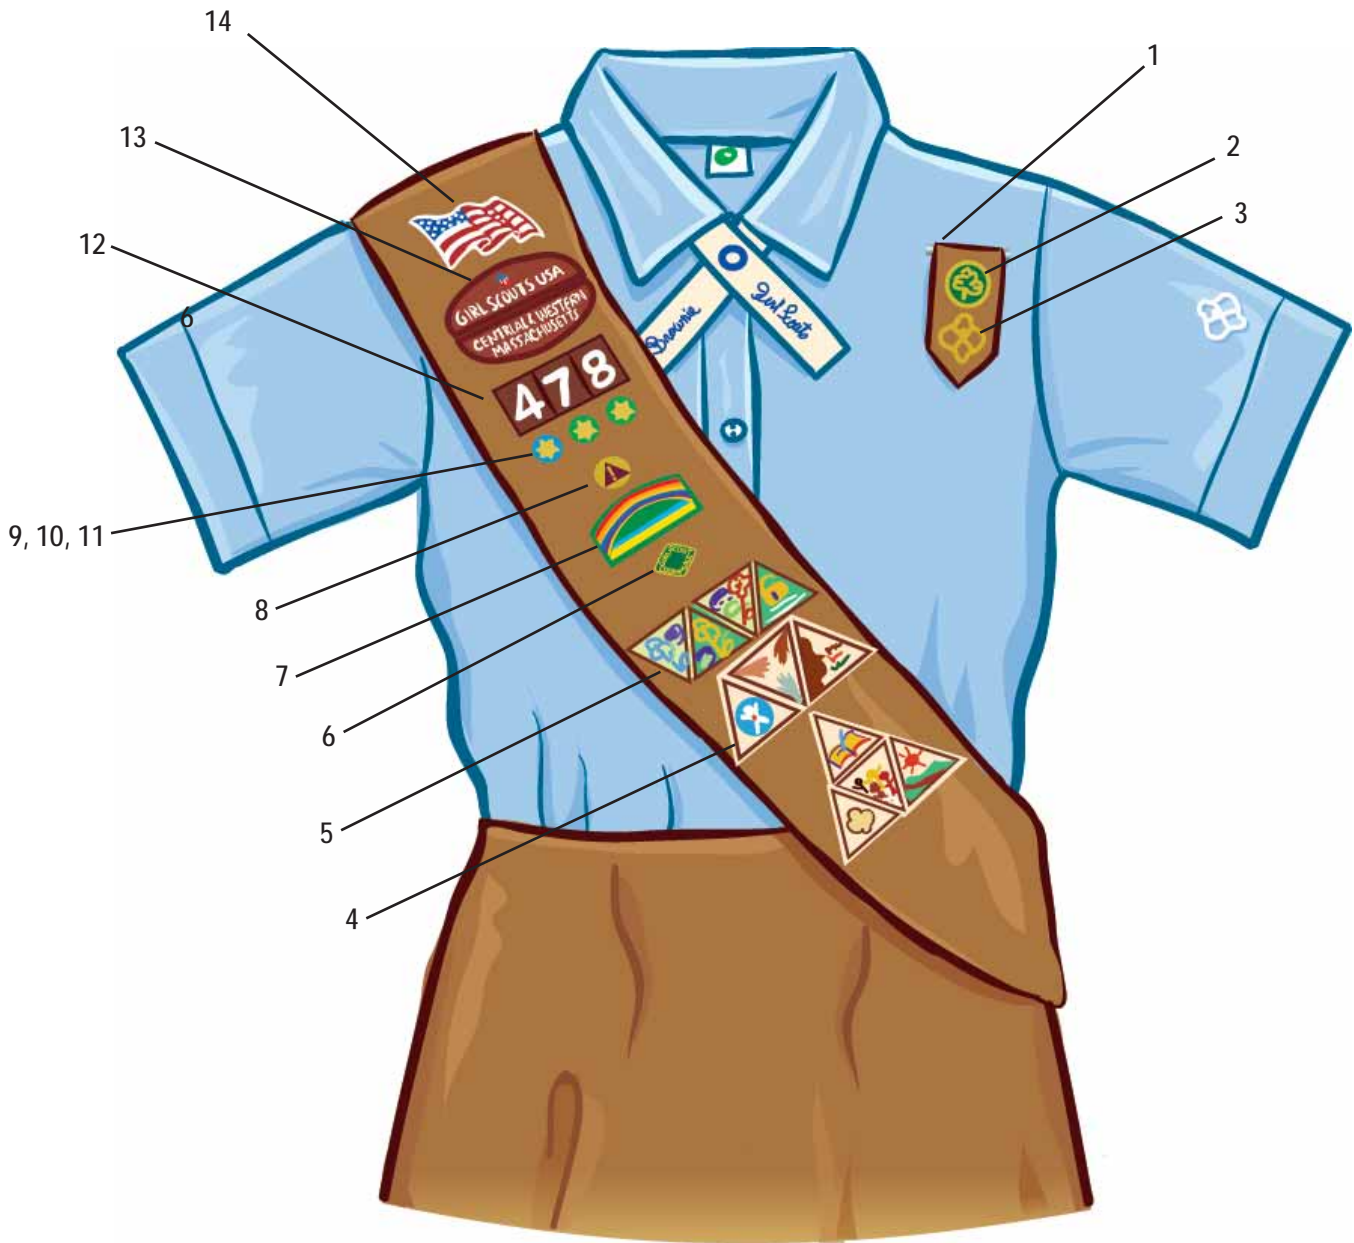

Girl Scout Brownie Sash

1. Brownie Insignia Tab
2. World Trefoil Pin
3. Brownie Membership Pin
4. Brownie Try-Its
5. Brownie Journey Award Patch Set
6. Cookie Sale Activity Pin
7. Bridge to Brownie Girl Scouts Award

8. Safety Award Pin
9. Membership Star
10. Disc for Membership Star-blue
11. Disc for Membership Star-green
12. Iron-On Troop Numerals
13. Brownie Council Identification Set
14. Wavy American Flag Patch