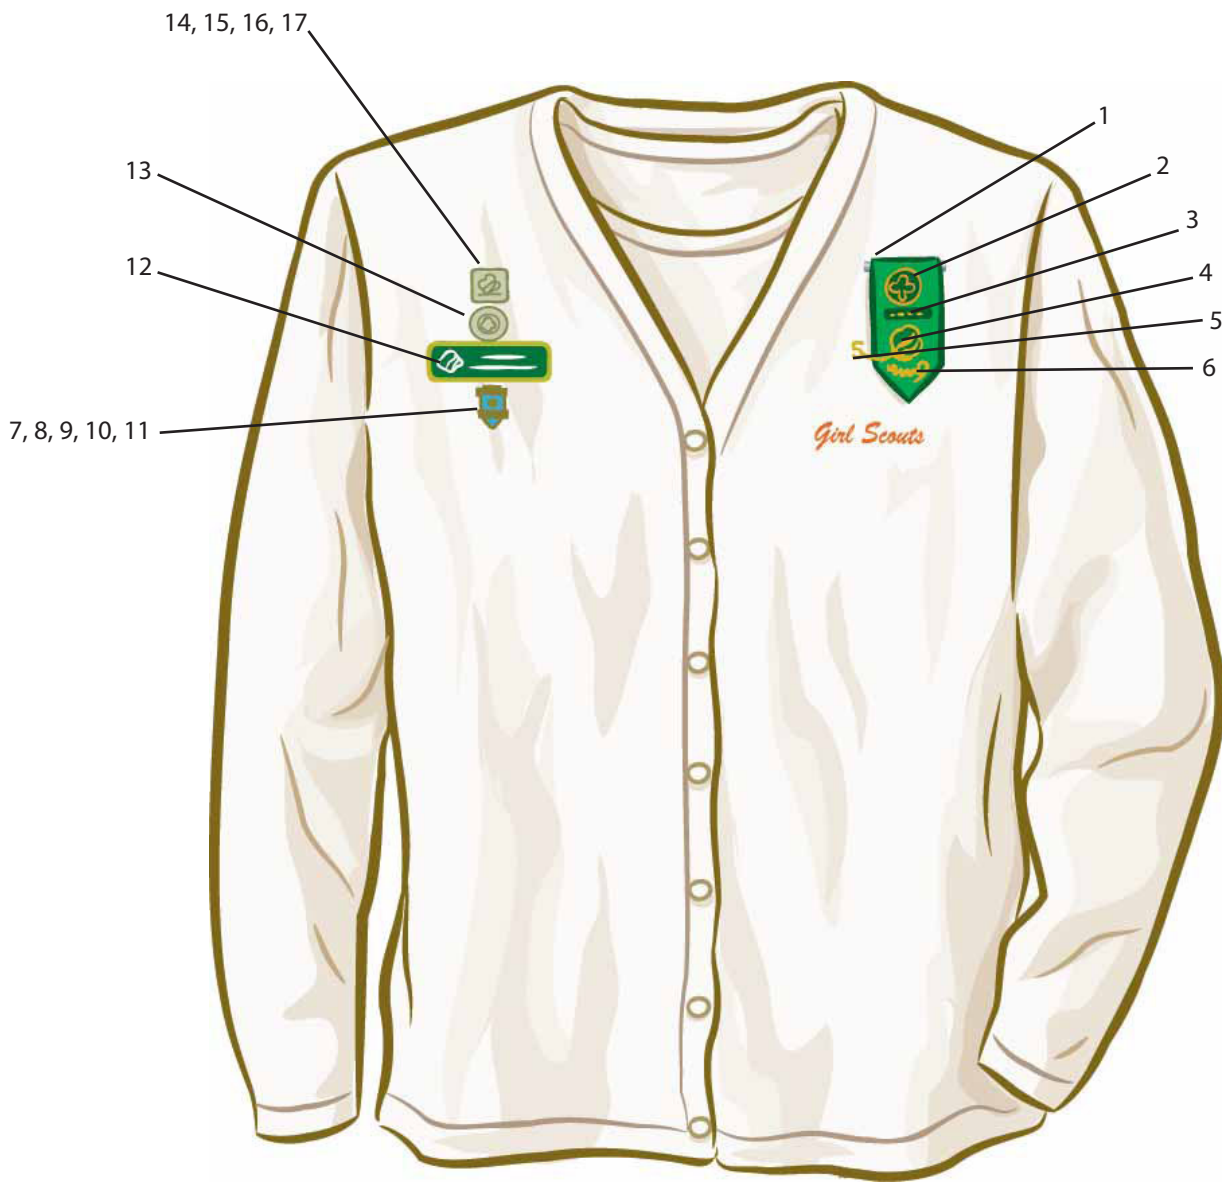

Girl Scout Adult Womens

1. Adult Insignia Tab
2. World Trefoil Pin
3. Adult Position Pin
4. Girl Scout Pin (contemporary or traditional)
5. Membership Numeral Guard
6. Campus Girl Scout Guard
7. Girl Scout Gold Award
8. Bridge to Adult Girl Scouts Award
9. Years of Service Pin
10. Outstanding Volunteer Award Pin
11. Outstanding Leader Award Pin
12. Personalized ID Pin
13. Lifetime Membership Pin
14. Appreciation Pin
15. Thanks Badge
16. Thanks Badge II
17. Honor Pin

Note: If an adult has received more than one special recognition (e.g., Appreciation pin), the last one received is generally the one worn on the uniform.