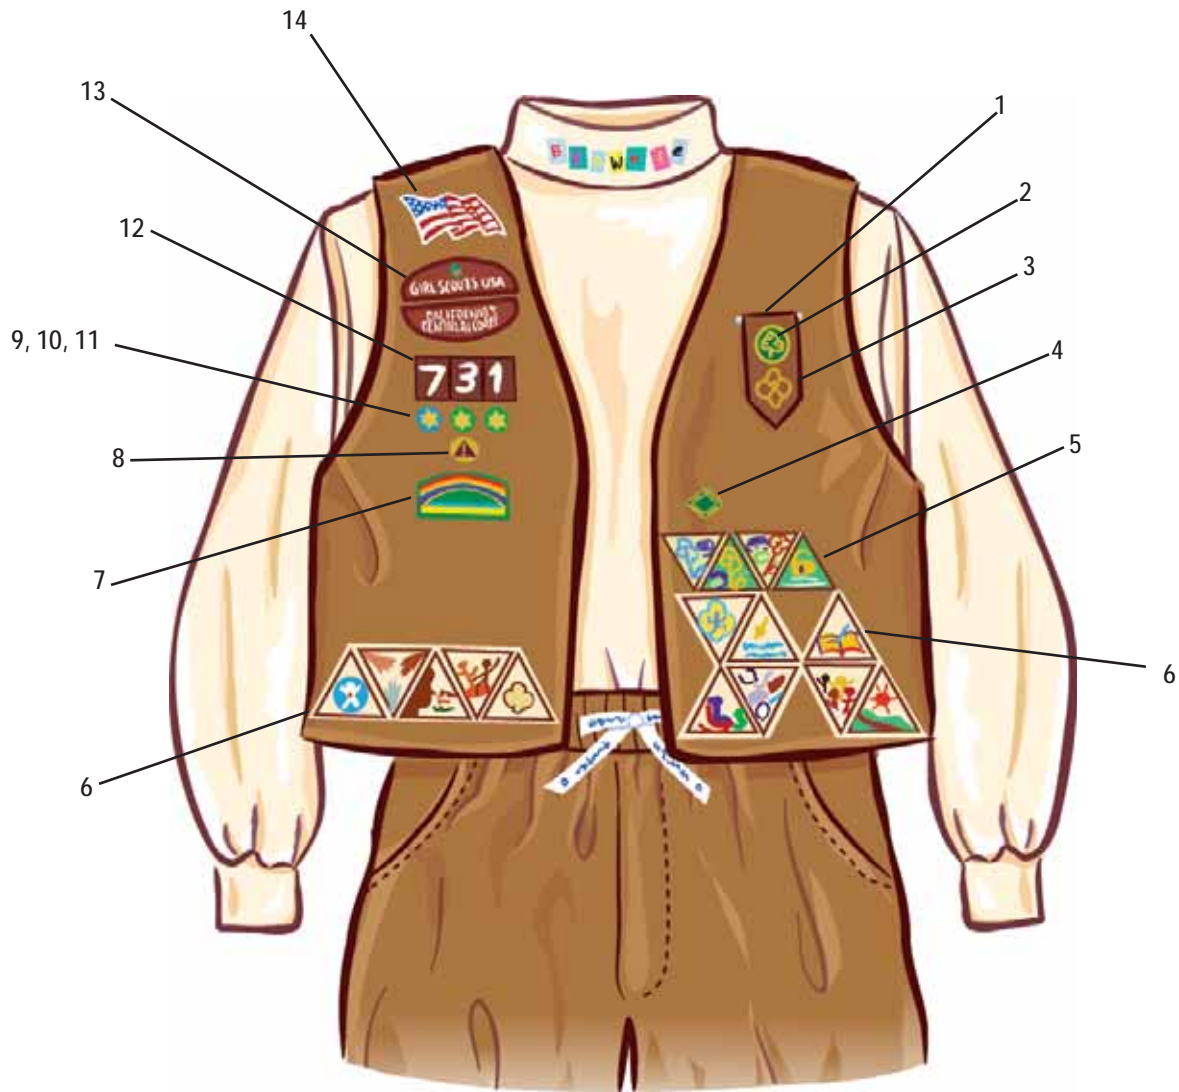

# Girl Scout Daisy Vest

1. Daisy Insignia Tab
2. World Trefoil Pin
3. Daisy Membership Pin
4. Daisy Promise Center & Learning Petals
5. Daisy Journey Award Patch
6. Cookie Sale Activity Pin
7. Iron-On Troop Numerals
8. Wavy American Flag Patch

# Girl Scout Daisy Tunic

1. Daisy Insignia Tab
2. World Trefoil Pin
3. Daisy Membership Pin
4. Daisy Promise Center & Learning Petals
5. Daisy Journey Award Patch
6. Cookie Sale Activity Pin
7. Iron-On Troop Numerals
8. Wavy American Flag Patch

# Girl Scout Brownie Vest

1. Brownie Insignia Tab
2. World Trefoil Pin
3. Brownie Membership Pin
4. Cookie Sale Activity Pin
5. Brownie Journey Award Patch Set
6. Brownie Try-Its
7. Bridge to Brownie Girl Scouts Award
8. Safety Award Pin
9. Membership Star
10. Disc for Membership Star-blue
11. Disc for Membership Star-green
12. Iron-On Troop Numerals
13. Brownie Council Identification Set
14. Wavy American Flag Patch